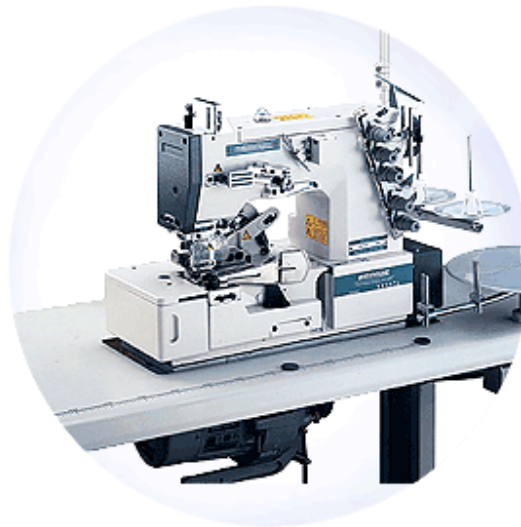

YAMATA

- [Domestic sewing machines](#)
- [Automatic lockstitch sewing machines](#)
- [High-Speed Double-Needle Lockstitch Sewing Machines](#)
- [Automatic High-speed Overlock Sewing machines](#)
- [High-speed Stretch sewing machines](#)
- [Special Type sewing machines](#)
- [Zigzag sewing machines](#)
- [Computer Controlled Embroidery sewing machines](#)
- [Lockstitch Sewing Machines For Heavy Duty](#)
- [Cutter/Blind Stitch Seam Machines Series](#)
- [Ironing Products](#)
- [Accessories](#)

High-Speed Stretch Sewing Machines

FY31007 Super High-speed Stretch Sewing Machines

- FY31007-2B
- FY31007-03F
- FY31007-05/MD
- FY31007-08A

This model is the basic model of this series, it can be equipped with various accessorial devices and conduct sewing with its numerous functions. It is suitable for sewing connecting seam or bottom folding seam of underwear or of jersey.